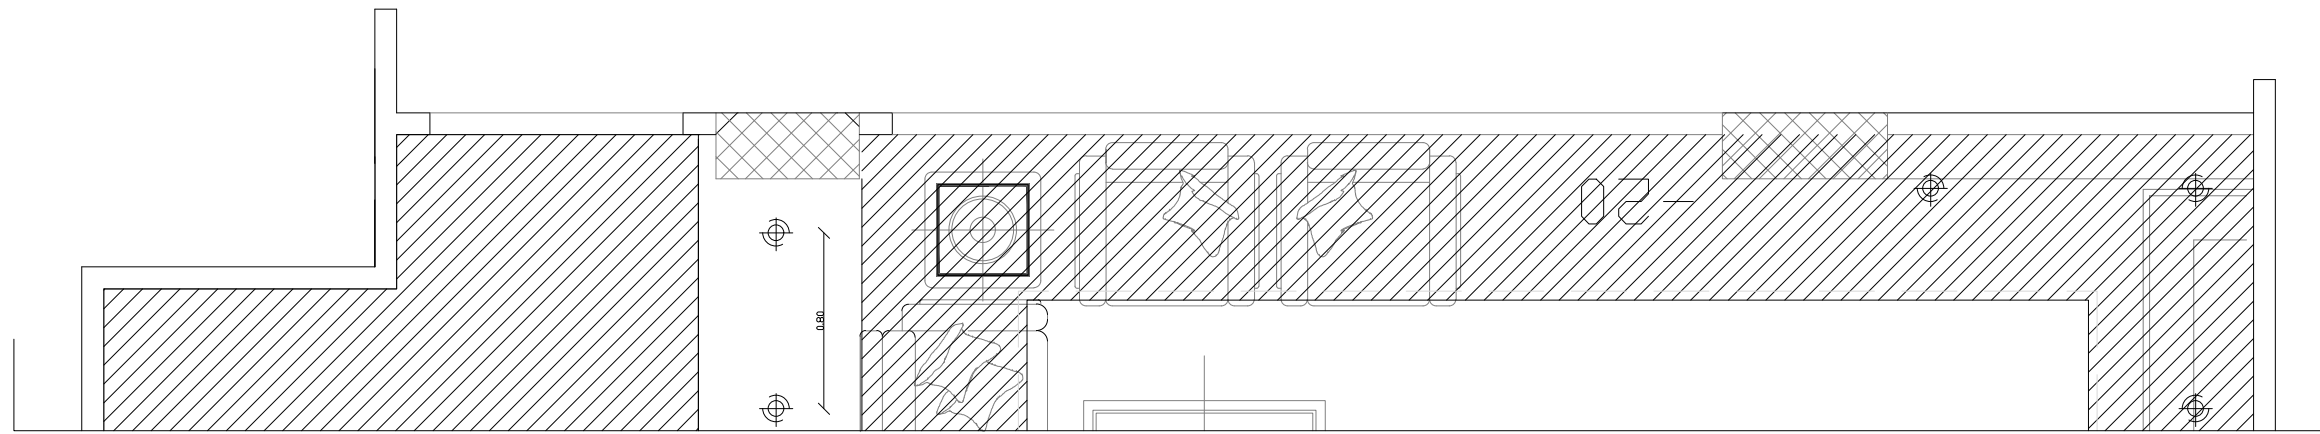

• Wood

• Gypsum

• Glass

• Glass

applique outlet

applique outlet

Gypsum Board
Wood
Glass
Paint
2.60 pattern Tiles

OWNER: MR/ AHMED EL ZAHWEY
PROJECT LOCATION : CAIRO
DESCRIPTION: SECTION 2
Sheet Properties:
SHEET NO.: 1/1
SHEET SIZE: A3
DRAWING SCALE: FIT TO PAPER
DRAWING DATE: 24/01/2017
Drawing by:
ENG.: PASSENT FAKHRY
Reviewed by:
ENG.: AMR ABD EL-ATTA