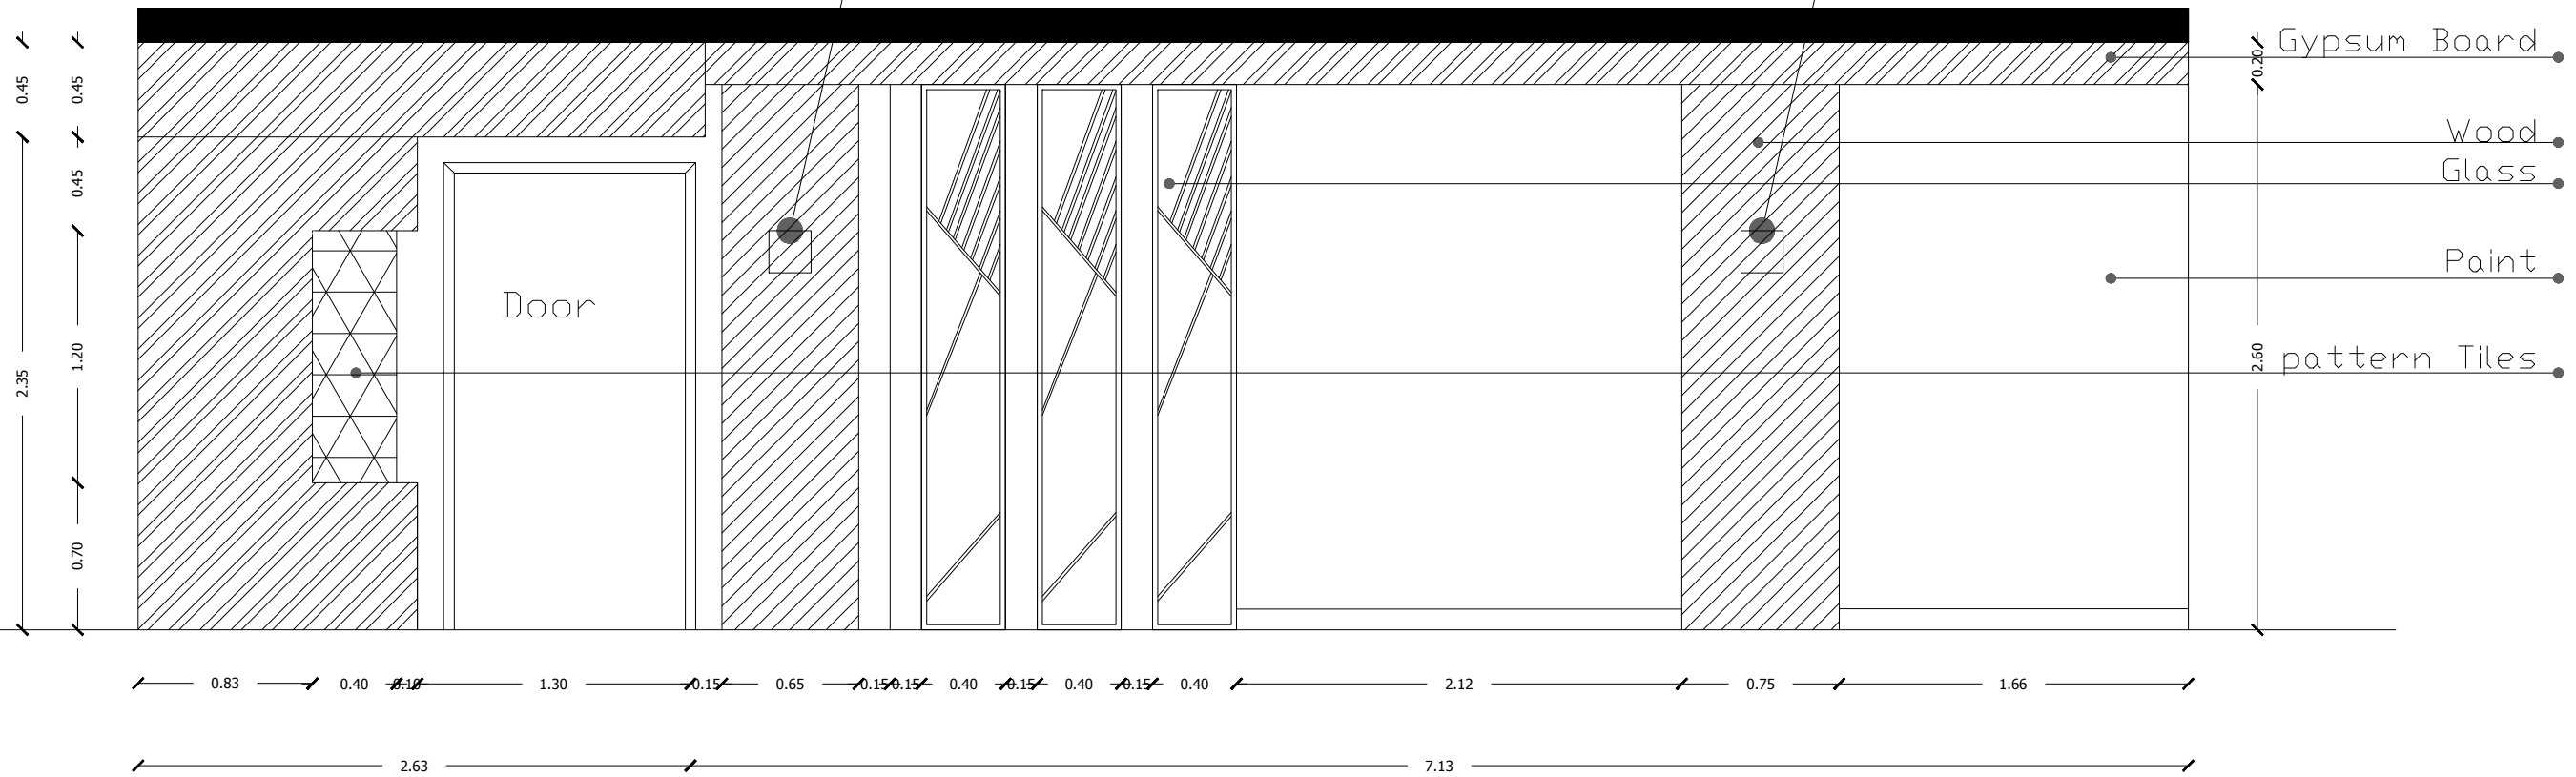

• Wood

• Gypsum

• Glass

• Glass

applique outlet

applique outlet

Gypsum Board
Wood
Glass
Paint
2.60 pattern Tiles

OWNER: MR/ AHMED EL ZAHWEY
PROJECT LOCATION : CAIRO
DESCRIPTION: SECTION 2
Sheet Properties:
SHEET NO.: 1/1
SHEET SIZE: A3
DRAWING SCALE: FIT TO PAPER
DRAWING DATE: 24/01/2017
Drawing by:
ENG.: PASSENT FAKHRY
Reviewed by:
ENG.: AMR ABD EL-ATTA